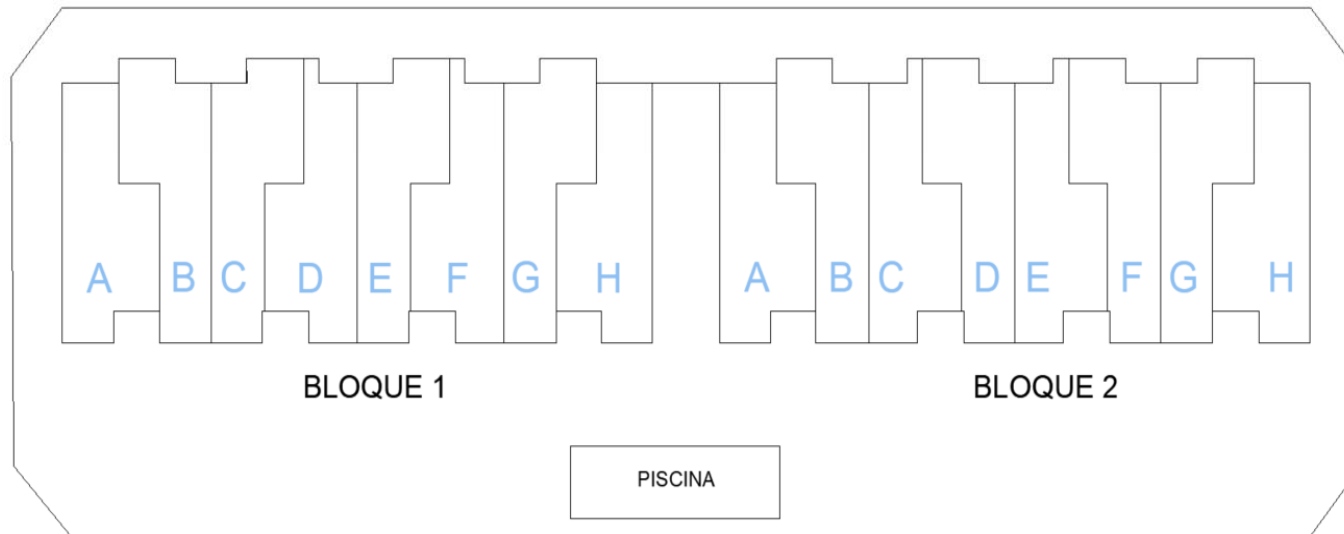

SOLARIUM								SOLARIUM									
P1	B1 P1 SOLD	B1 P1 SOLD	B1 P1 SOLD	B1 P1 SOLD	B1 P1 SOLD	B1 P1 SOLD	B1 P1 SOLD	B1 P1 SOLD	B2 P1 A	B2 P1 B	B2 P1 C	B2 P1 D	B2 P1 E	B2 P1 F	B2 P1 G	B2 P1 H	P1
PB	B1 PB SOLD	B1 PB SHOW HOUSE	B1 PB C	B1 PB D	B1 PB SOLD	B1 PB F	B1 PB SOLD	B1 PB SOLD	B2 PB A	B2 PB B	B2 PB C	B2 PB D	B2 PB E	B2 PB F	B2 PB G	B2 PB H	PB
BLOQUE 1								BLOQUE 2									

C/ MANUEL CASTELLO RIZO

C/ MANUEL CASTELLO RIZO